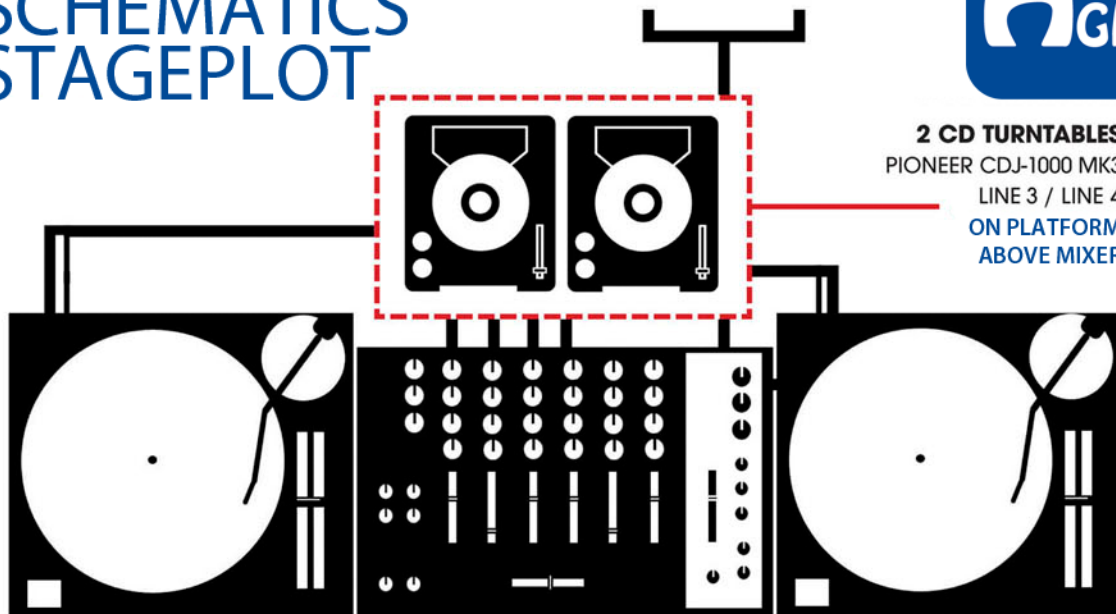

DERRICK MAY DJ SCHEMATICS DJ STAGEPLOT

LEFT / RIGHT
OUT TO HOUSE MAIN

2 CD TURNTABLES
PIONEER CDJ-1000 MK3
LINE 3 / LINE 4
ON PLATFORM
ABOVE MIXER

TURNTABLE 1
TECHNICS SL-1210 MK5G
PHONO 1

DJ MIXER
PIONEER
DJM-1000 MIXER

TURNTABLE 2
TECHNICS SL-1210 MK5G
PHONO 2

AUDIENCE

CENTRE STAGE

TABLES FOR TURNTABLES SHOULD BE 3.75 FEET HIGH (WAIST HIEGHT)

SUBWOOFER

LEFT MONITOR
SPEAKER

RIGHT MONITOR
SPEAKER

SPEAKERS
TO BE
EAR LEVEL