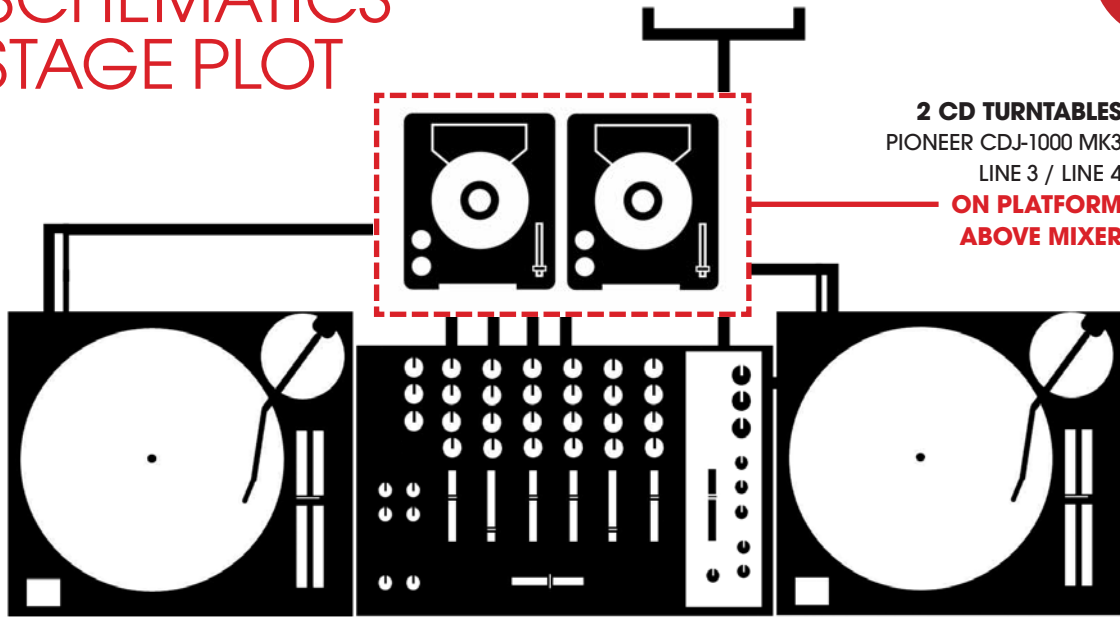

STACEY PULLEN DJ SCHEMATICS DJ STAGE PLOT

LEFT / RIGHT
OUT TO HOUSE MAIN

2 CD TURNTABLES
PIONEER CDJ-1000 MK3
LINE 3 / LINE 4
ON PLATFORM
ABOVE MIXER

TURNTABLE 1
TECHNICS SL-1210 MK5G
PHONO 1

DJ MIXER
PIONEER
DJM-1000 MIXER

TURNTABLE 2
TECHNICS SL-1210 MK5G
PHONO 2

AUDIENCE

CENTRE STAGE

TABLES FOR TURNTABLES SHOULD BE 3.75 FEET HIGH (WAIST HIEGHT)

LEFT MONITOR
SPEAKER

RIGHT MONITOR
SPEAKER

SPEAKERS
TO BE
EAR LEVEL

TABLE
FOR
RECORDS